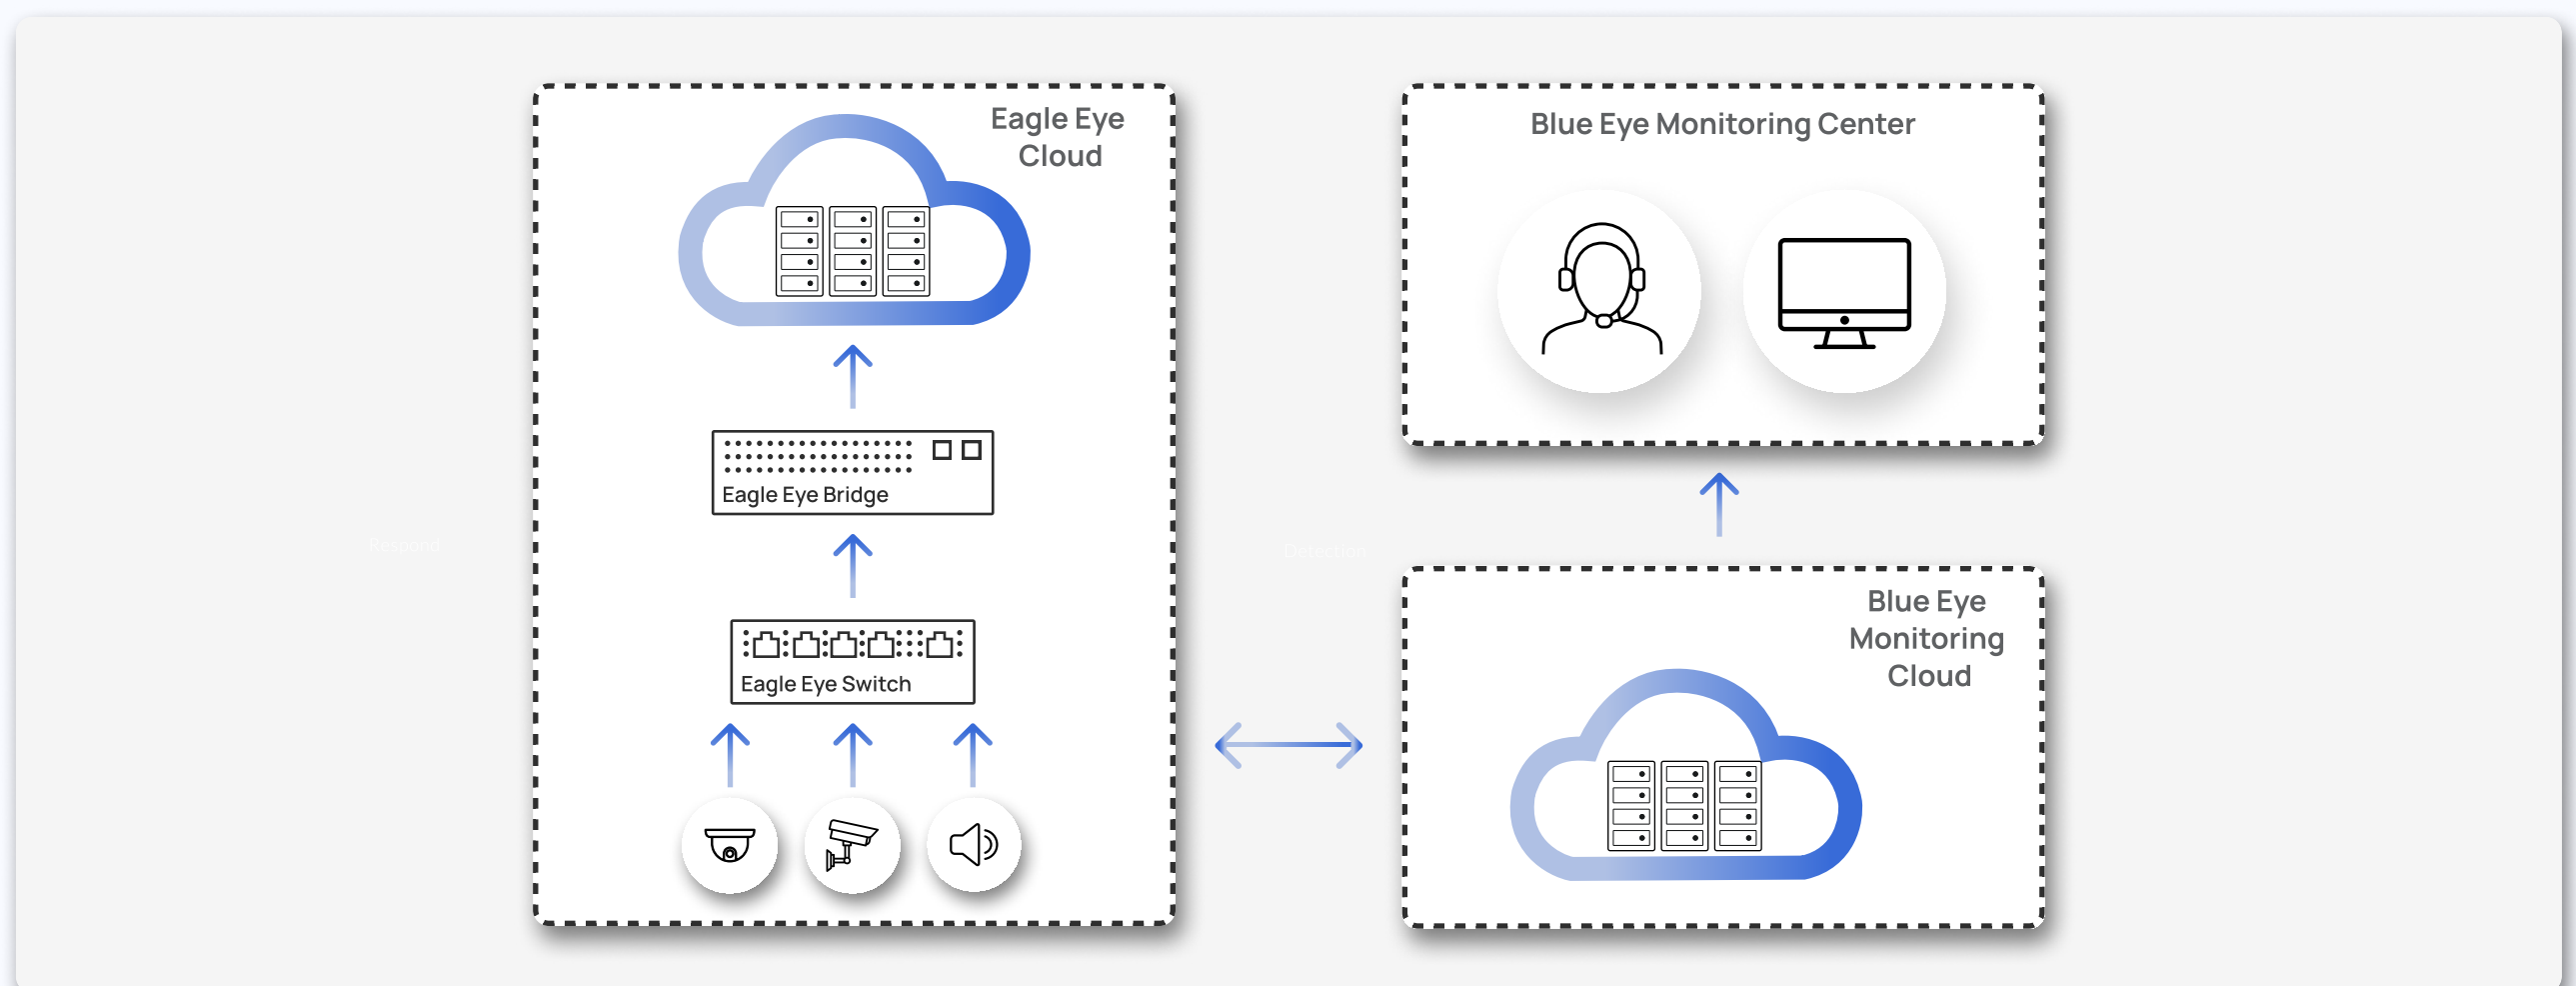

# blue eye Integration with Eagle Eye Networks

**Blue Eye** is pleased to offer a strategic integration with our partners at Eagle Eye Networks (EEN). This integration enhances the capabilities of our platform and reinforces our position as the industry-leading remote video monitoring provider.

## Integration Benefits

- **Unified Hardware Utilization:** By using existing EEN hardware, we eliminate the need to install additional servers on our end-customer's network. This supports our principle that customers should not need to replace existing equipment to benefit from superior monitoring services.
- **Rapid Deployment:** Our setup process is expedited because it no longer requires the shipping and installation of new hardware. This allows us to quickly transition sites to evaluation and configuration.
- **Simplified Setup Process:** Utilizing the EEN VMS reduces the complexity of setup. There is no need for our end-customer's IT manager to find and provide credentials for each camera. Compatibility with EEN ensures seamless integration with our service.

## How it Works

## About Eagle Eye Networks

Eagle Eye Networks' platform enables remote access to live and recorded video, enhancing security and efficiency. They incorporate advanced analytics and AI for actionable insights and automated processes. With a focus on reliability and innovation, Eagle Eye Networks facilitates seamless video monitoring and management for diverse applications.